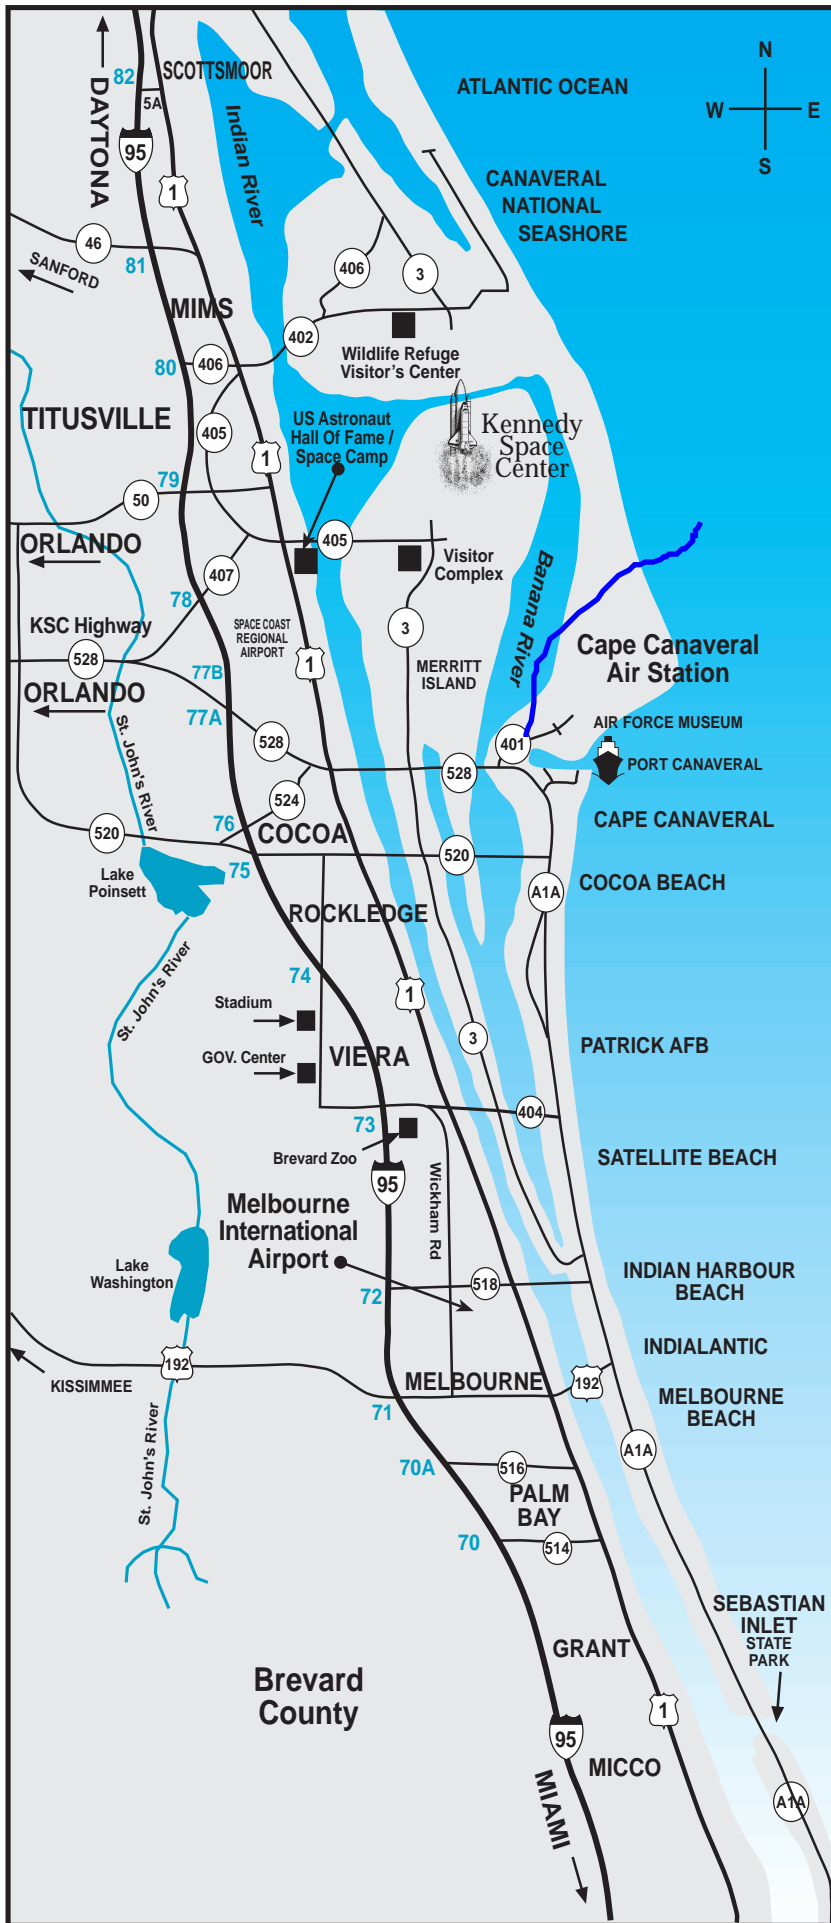

# Welcome to Florida's Space Coast.

MELBOURNE / PALM BAY • COCOA BEACH • TITUSVILLE

## **Address:**

100 Spaceport Way  
Cape Canaveral, FL 32920

## **Directions:**

From Orlando or I-95, take the Bee-Line (SR-528) east to Port Canaveral (not to Kennedy Space Center). Exit at Port Canaveral toward the north cargo/cruise terminals and Cape Canaveral Air Force Station (CCAFS). Pass the CCAFS Pass & ID building (you will not need a badge for entry) and turn right at Poseidon Ave. (at the rocket display just before reaching the Air Force security badge checkpoint). Make an immediate left on Spaceport Way, before reaching Navy Port badge checkpoint. Florida Space Authority offices are straight ahead. Classes will be held in the auditorium in the building behind the FSA offices.